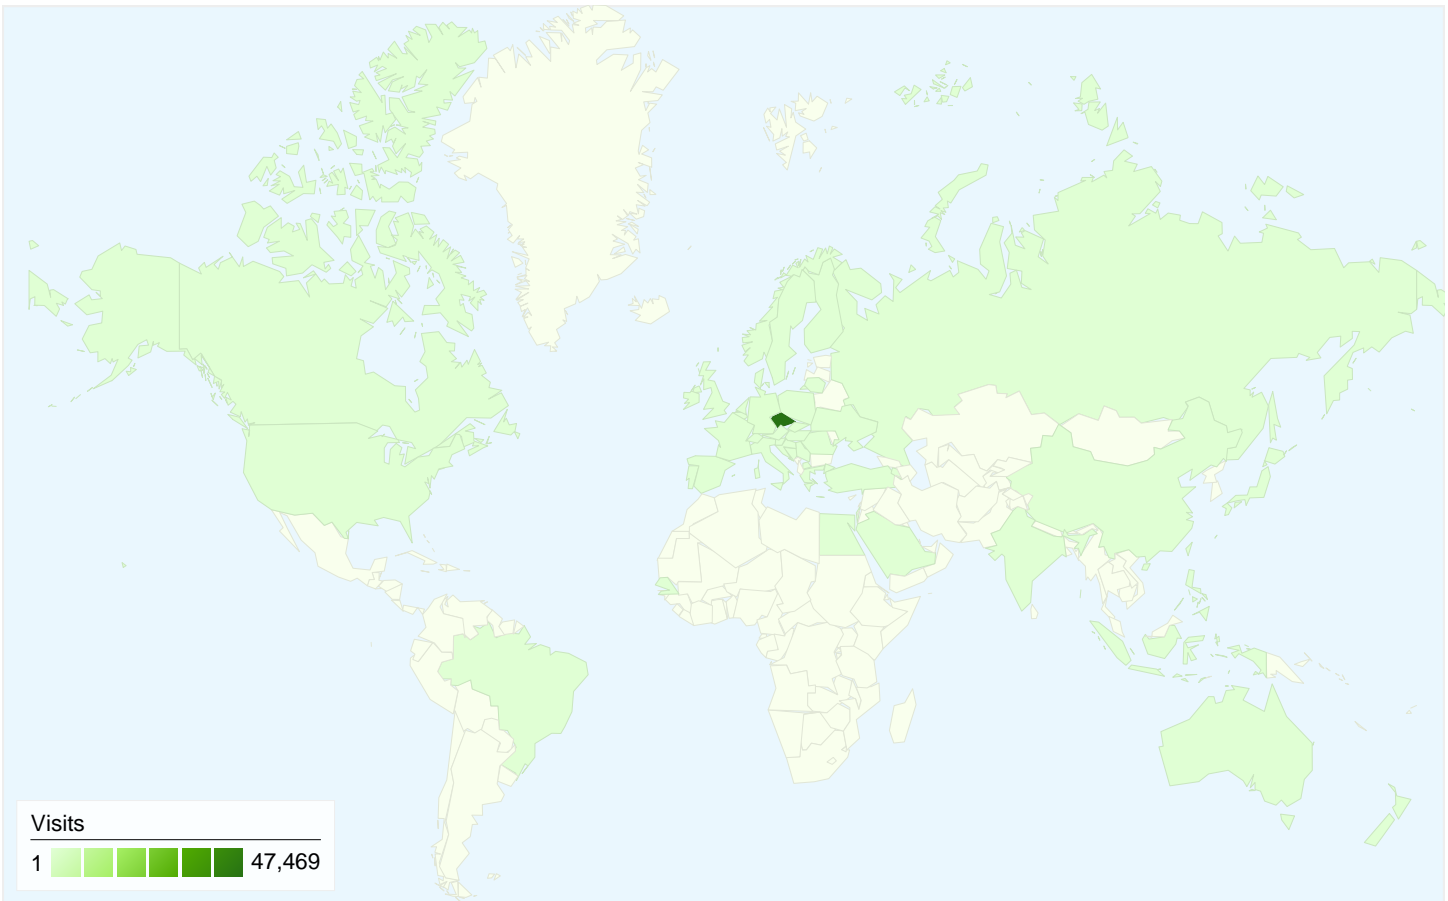

## Visitors Overview

**Visitors**  
**24,624**

## 24,624 people visited this site

 **49,140** Visits

 **24,624** Absolute Unique Visitors

 **227,493** Pageviews

 **4.63** Average Pageviews

 **00:02:40** Time on Site

 **26.74%** Bounce Rate

 **50.04%** New Visits

# Traffic Sources Overview

Comparing to: Site

All traffic sources sent a total of 49,140 visits

 23.02% Direct Traffic

 12.28% Referring Sites

 64.70% Search Engines

- **Search Engines**  
31,793.00 (64.70%)
- **Direct Traffic**  
11,311.00 (23.02%)
- **Referring Sites**  
6,035.00 (12.28%)
- **Other**  
1 (> 0.00%)

**49,140 visits came from 47 countries/territories**

Site Usage

Country/Territory	Visits	Pages/Visit	Avg. Time on Site	% New Visits	Bounce Rate
<b>Visits</b> <b>49,140</b> % of Site Total: 100.00%	<b>Pages/Visit</b> <b>4.63</b> Site Avg: 4.63 (0.00%)	<b>Avg. Time on Site</b> <b>00:02:40</b> Site Avg: 00:02:40 (0.00%)	<b>% New Visits</b> <b>50.08%</b> Site Avg: 50.04% (0.07%)	<b>Bounce Rate</b> <b>26.74%</b> Site Avg: 26.74% (0.00%)	
Czech Republic	47,469	4.62	00:02:39	49.40%	26.30%
Slovakia	473	6.11	00:03:57	86.47%	42.71%
Germany	463	4.54	00:02:25	52.48%	23.54%
(not set)	113	4.80	00:04:13	53.98%	31.86%
Brazil	82	1.33	> 00:00:00	2.44%	69.51%
Netherlands	65	6.06	00:06:17	53.85%	20.00%
United Kingdom	61	2.48	00:01:40	83.61%	55.74%
United States	60	3.48	00:02:15	75.00%	55.00%
Romania	60	8.95	00:02:35	88.33%	45.00%