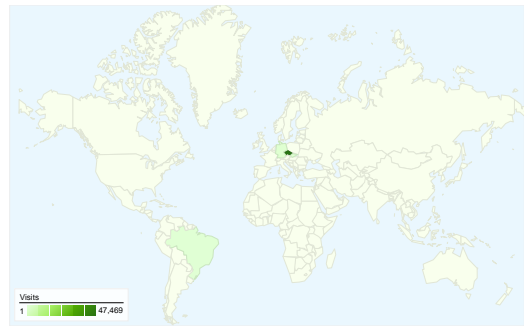

Map Overlay

Traffic Sources Overview

- **Search Engines**
  31,793.00 (64.70%)
- **Direct Traffic**
  11,311.00 (23.02%)
- **Referring Sites**
  6,035.00 (12.28%)
- **Other**
  1 (> 0.00%)

Content Overview

Pages	Pageviews	% Pageviews
/	43,015	18.91%
/otazky-a-odpovedi	21,752	9.56%
/fotogalerie	21,048	9.25%
/skola-v-prirode	14,682	6.45%
/aktuality	10,817	4.75%