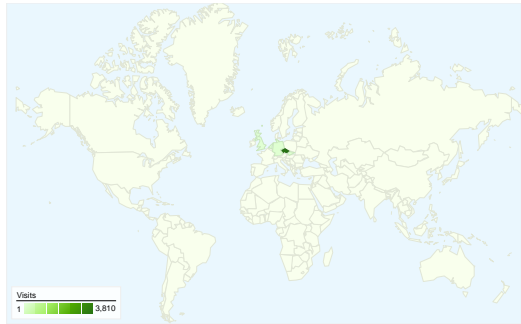

Map Overlay

Traffic Sources Overview

- **Search Engines**
  2,530.00 (64.07%)
- **Direct Traffic**
  933.00 (23.63%)
- **Referring Sites**
  486.00 (12.31%)

Content Overview

Pages	Pageviews	% Pageviews
/fotogalerie	3,817	12.25%
/	3,803	12.20%
/bestcatering/	1,577	5.06%
/aktuality	1,401	4.50%
/otazky-a-odpovedi	1,005	3.23%