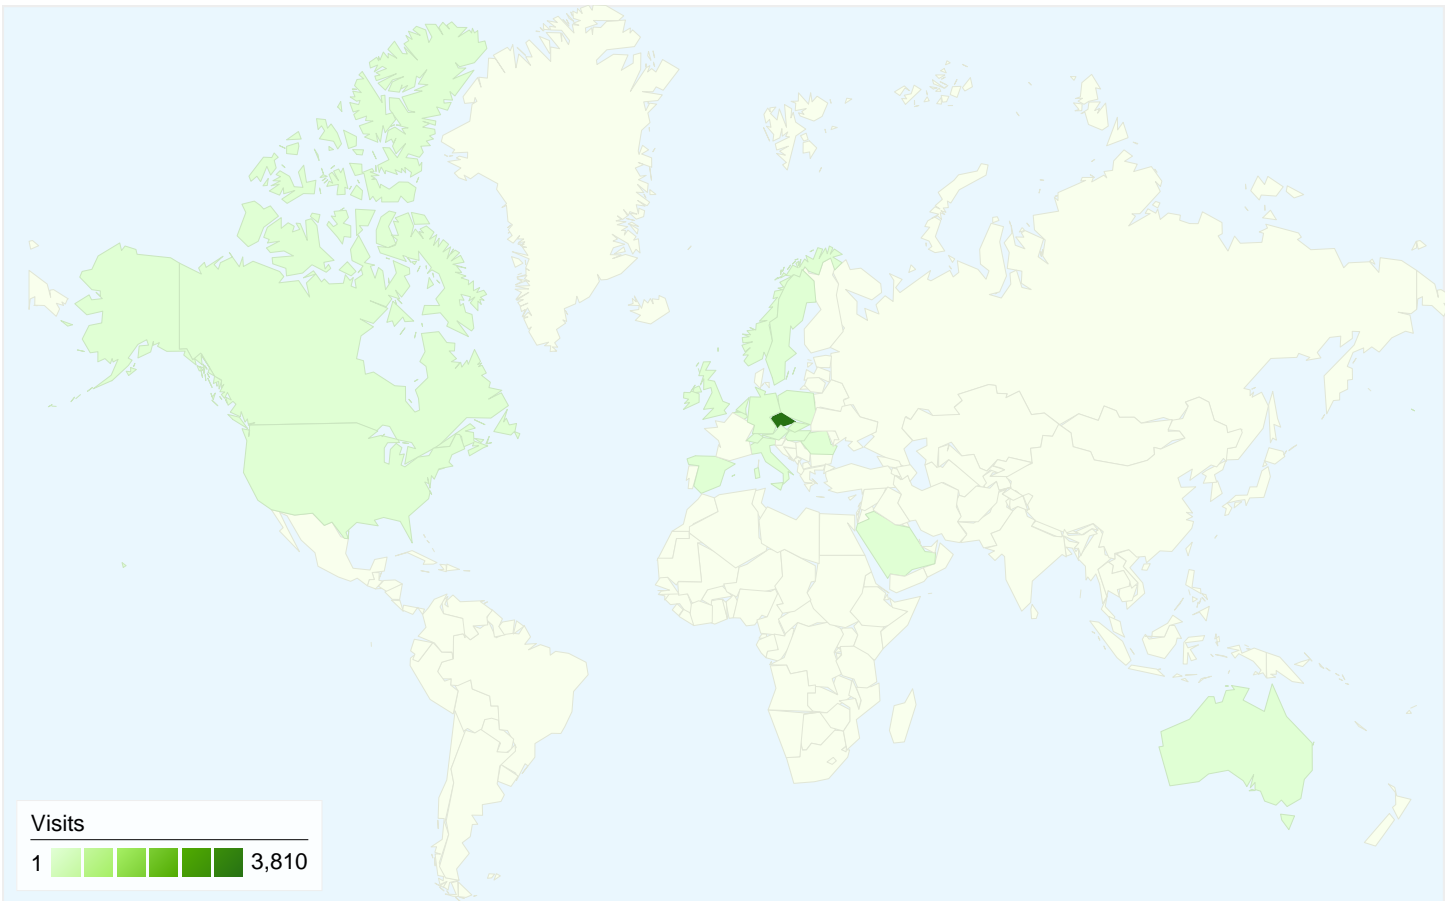

## Visitors Overview

**Visitors**  
**2,185**

## 2,185 people visited this site

 **3,949** Visits

 **2,185** Absolute Unique Visitors

 **31,160** Pageviews

 **7.89** Average Pageviews

 **00:04:46** Time on Site

 **24.01%** Bounce Rate

 **55.15%** New Visits

## Technical Profile

Browser	Visits	% visits
Internet Explorer	2,497	63.23%
Firefox	1,342	33.98%
Opera	74	1.87%
Safari	19	0.48%
Mozilla	8	0.20%

All traffic sources sent a total of 3,949 visits

<span style="color: blue;">■</span> Search Engines	2,530.00 (64.07%)
<span style="color: green;">■</span> Direct Traffic	933.00 (23.63%)
<span style="color: orange;">■</span> Referring Sites	486.00 (12.31%)

## 3,949 visits came from 20 countries/territories