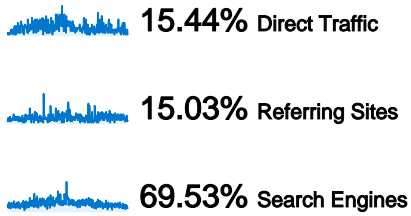

■ Search Engines	6,830.00 (69.53%)
■ Direct Traffic	1,517.00 (15.44%)
■ Referring Sites	1,476.00 (15.03%)

Top Traffic Sources

Sources	Visits	% visits	Keywords	Visits	% visits
seznam (organic)	4,481	45.62%	střelské hoštice	2,408	35.26%
google (organic)	1,974	20.10%	škola v přírodě střelské hoštice	429	6.28%
(direct) ((none))	1,517	15.44%	strelske hostice	345	5.05%
search (organic)	324	3.30%	www.strelskehostice.cz	331	4.85%
portal.gov.cz (referral)	186	1.89%	svp host ice cz	166	2.43%