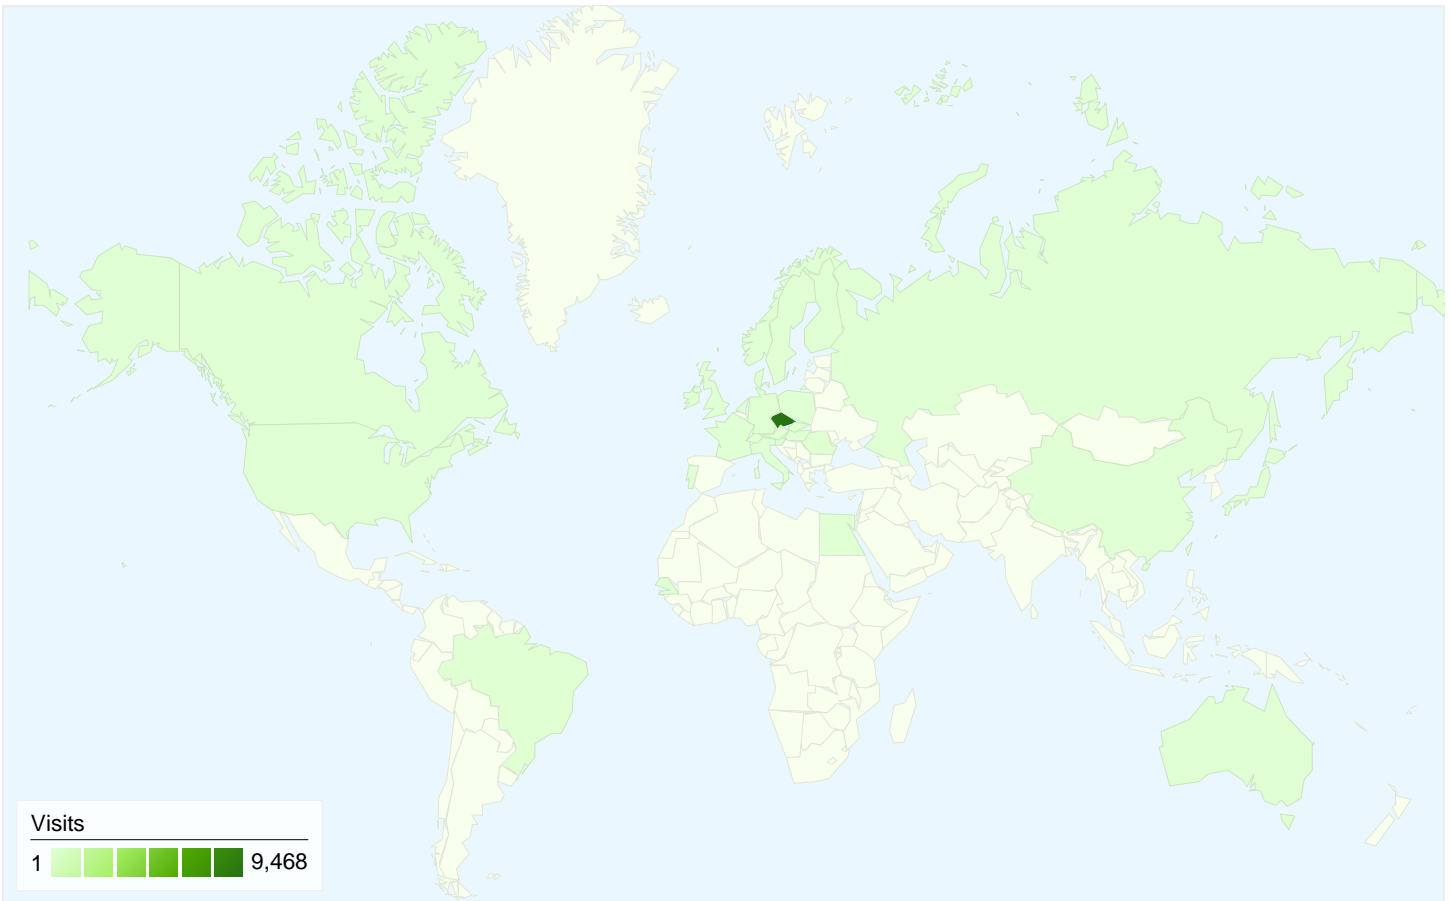

## Visitors Overview

**Visitors**  
**5,945**

## 5,945 people visited this site

**9,823** Visits

**5,945** Absolute Unique Visitors

**49,097** Pageviews

**5.00** Average Pageviews

**00:02:29** Time on Site

**29.48%** Bounce Rate

**58.64%** New Visits

All traffic sources sent a total of 9,823 visits

|   |                   |
|---|-------------------|
| <span style="color: blue;">■</span> Search Engines    | 6,830.00 (69.53%) |
| <span style="color: green;">■</span> Direct Traffic   | 1,517.00 (15.44%) |
| <span style="color: orange;">■</span> Referring Sites | 1,476.00 (15.03%) |

**9,823 visits came from 30 countries/territories**

Site Usage

| Country/Territory  | Visits   | Pages/Visit  | Avg. Time on Site   | % New Visits   | Bounce Rate |
|--|--|--|---|--|-------------|
| <b>Visits</b><br><b>9,823</b><br>% of Site Total:<br>100.00% | <b>Pages/Visit</b><br><b>5.00</b><br>Site Avg:<br>5.00 (0.00%) | <b>Avg. Time on Site</b><br><b>00:02:29</b><br>Site Avg:<br>00:02:29 (0.00%) | <b>% New Visits</b><br><b>58.68%</b><br>Site Avg:<br>58.64% (0.07%) | <b>Bounce Rate</b><br><b>29.48%</b><br>Site Avg:<br>29.48% (0.00%) |             |
| Czech Republic   | 9,468  | 5.00   | 00:02:29  | 58.16%   | 29.01%      |
| Slovakia   | 102  | 4.84   | 00:03:02  | 84.31%   | 47.06%      |
| Germany  | 65   | 5.98   | 00:03:08  | 69.23%   | 24.62%      |
| Brazil   | 45   | 1.47   | > 00:00:00  | 2.22%  | 55.56%      |
| Romania  | 30   | 10.23  | 00:03:10  | 83.33%   | 33.33%      |
| United Kingdom   | 21   | 2.90   | 00:01:25  | 80.95%   | 42.86%      |
| United States  | 13   | 4.23   | 00:01:28  | 92.31%   | 76.92%      |
| Austria  | 11   | 2.18   | 00:00:33  | 81.82%   | 63.64%      |
| Netherlands  | 9  | 8.89   | 00:06:03  | 88.89%   | 11.11%      |