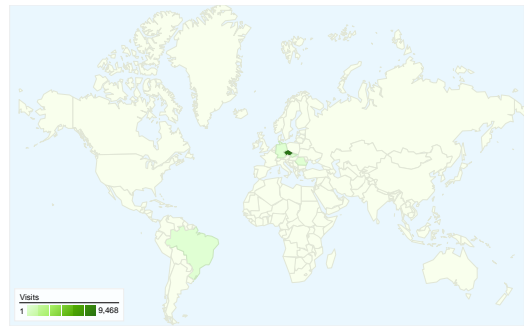

Map Overlay

Traffic Sources Overview

- **Search Engines**
  6,830.00 (69.53%)
- **Direct Traffic**
  1,517.00 (15.44%)
- **Referring Sites**
  1,476.00 (15.03%)

Content Overview

Pages	Pageviews	% Pageviews
/	8,594	17.50%
/fotogalerie	5,493	11.19%
/skola-v-prirode	4,841	9.86%
/aktuality	2,041	4.16%
/otazky-a-odpovedi	1,928	3.93%