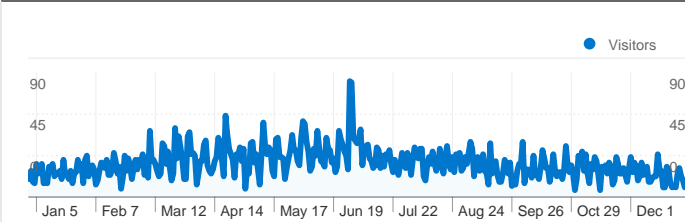

## Site Usage

**9,823** Visits

**29.48%** Bounce Rate

**49,097** Pageviews

**00:02:29** Avg. Time on Site

**5.00** Pages/Visit

**58.64%** % New Visits

## Visitors Overview

**Visitors**  
**5,945**

## 5,945 people visited this site

**9,823** Visits

**5,945** Absolute Unique Visitors

**49,097** Pageviews

**5.00** Average Pageviews

**00:02:29** Time on Site

**29.48%** Bounce Rate

**58.64%** New Visits

Pages on this site were viewed a total of 49,097 times

 **49,097** Pageviews

 **32,154** Unique Views

 **29.48%** Bounce Rate