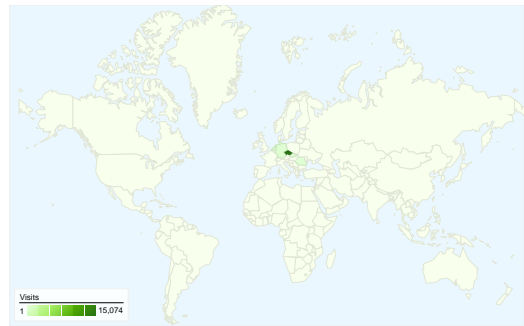

Site Usage

15,518 Visits

25.60% Bounce Rate

68,415 Pageviews

00:02:48 Avg. Time on Site

4.41 Pages/Visit

47.06% % New Visits

Visitors Overview

Visitors
7,594

Map Overlay

Traffic Sources Overview

- **Search Engines**
9,894.00 (63.76%)
- **Direct Traffic**
3,468.00 (22.35%)
- **Referring Sites**
2,155.00 (13.89%)
- **Other**
1 (0.01%)

Content Overview

All traffic sources sent a total of 15,518 visits

- **Search Engines**
9,894.00 (63.76%)
- **Direct Traffic**
3,468.00 (22.35%)
- **Referring Sites**
2,155.00 (13.89%)
- **Other**
1 (0.01%)

Top Traffic Sources

15,518 visits came from 36 countries/territories

Site Usage

Country/Territory	Visits	Pages/Visit	Avg. Time on Site	% New Visits	Bounce Rate
Visits 15,518 % of Site Total: 100.00%	Pages/Visit 4.41 Site Avg: 4.41 (0.00%)	Avg. Time on Site 00:02:48 Site Avg: 00:02:48 (0.00%)	% New Visits 47.10% Site Avg: 47.06% (0.08%)	Bounce Rate 25.60% Site Avg: 25.60% (0.00%)	
Czech Republic	15,074	4.40	00:02:48	46.33%	25.13%
Slovakia	142	5.85	00:04:13	84.51%	40.85%
Germany	107	4.21	00:03:01	55.14%	27.10%
Netherlands	21	7.62	00:07:25	42.86%	19.05%
Romania	21	9.05	00:02:35	90.48%	52.38%
(not set)	18	2.39	00:01:12	72.22%	44.44%
China	18	1.00	00:00:00	100.00%	100.00%
United States	17	2.12	00:00:31	58.82%	58.82%
United Kingdom	14	1.93	00:01:04	78.57%	71.43%