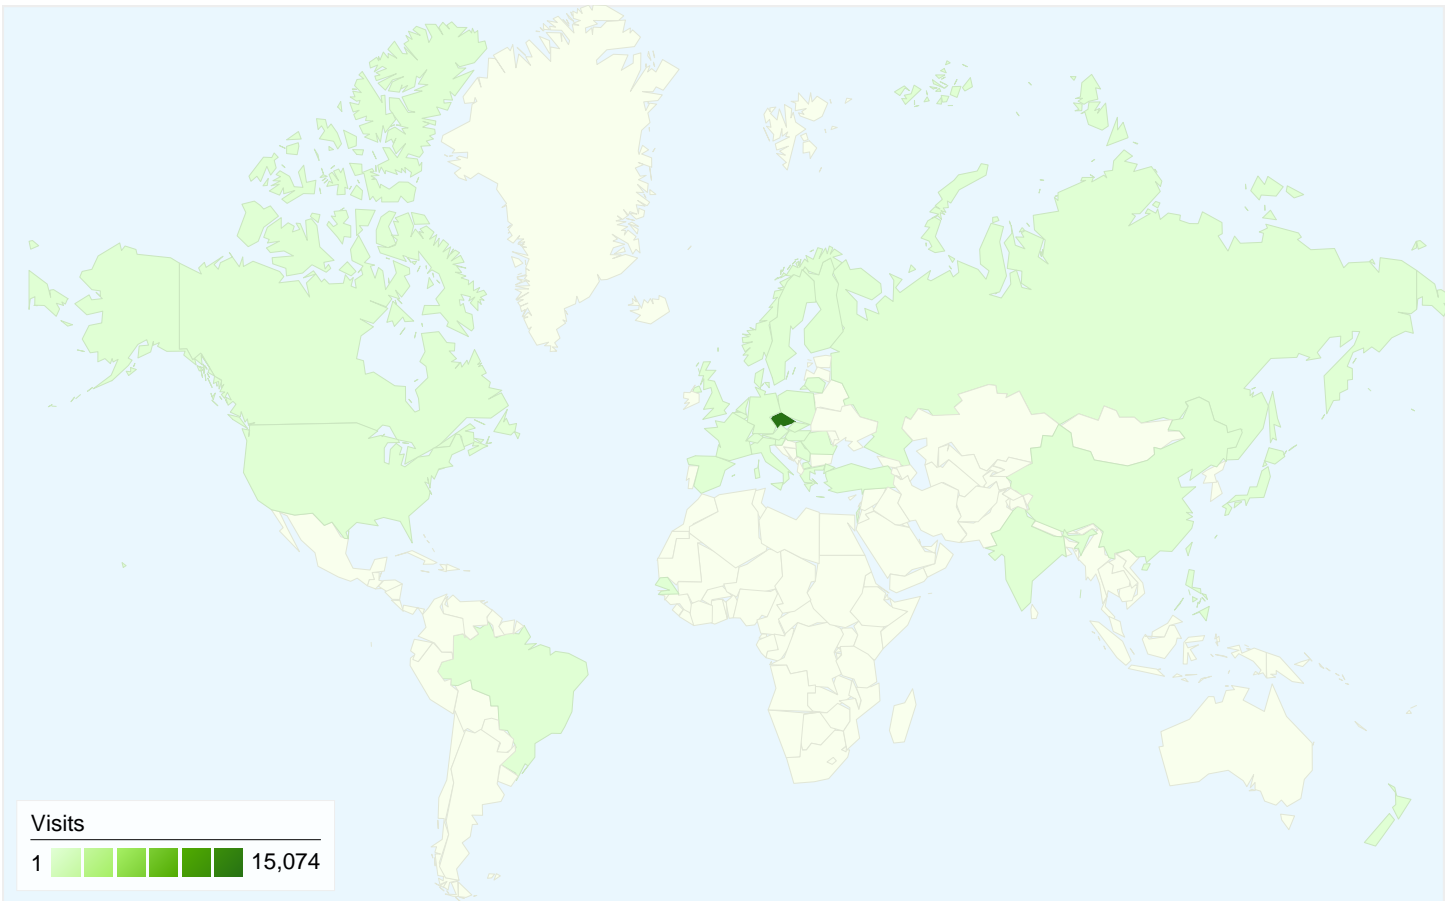

Visitors
7,594

Map Overlay

Traffic Sources Overview

- **Search Engines**
9,894.00 (63.76%)
- **Direct Traffic**
3,468.00 (22.35%)
- **Referring Sites**
2,155.00 (13.89%)
- **Other**
1 (0.01%)

Content Overview

All traffic sources sent a total of 15,518 visits

- **Search Engines**
9,894.00 (63.76%)
- **Direct Traffic**
3,468.00 (22.35%)
- **Referring Sites**
2,155.00 (13.89%)
- **Other**
1 (0.01%)

Top Traffic Sources

15,518 visits came from 36 countries/territories

Site Usage

Country/Territory	Visits	Pages/Visit	Avg. Time on Site	% New Visits	Bounce Rate
Visits 15,518 % of Site Total: 100.00%	Pages/Visit 4.41 Site Avg: 4.41 (0.00%)	Avg. Time on Site 00:02:48 Site Avg: 00:02:48 (0.00%)	% New Visits 47.10% Site Avg: 47.06% (0.08%)	Bounce Rate 25.60% Site Avg: 25.60% (0.00%)	
Czech Republic	15,074	4.40	00:02:48	46.33%	25.13%
Slovakia	142	5.85	00:04:13	84.51%	40.85%
Germany	107	4.21	00:03:01	55.14%	27.10%
Netherlands	21	7.62	00:07:25	42.86%	19.05%
Romania	21	9.05	00:02:35	90.48%	52.38%
(not set)	18	2.39	00:01:12	72.22%	44.44%
China	18	1.00	00:00:00	100.00%	100.00%
United States	17	2.12	00:00:31	58.82%	58.82%
United Kingdom	14	1.93	00:01:04	78.57%	71.43%