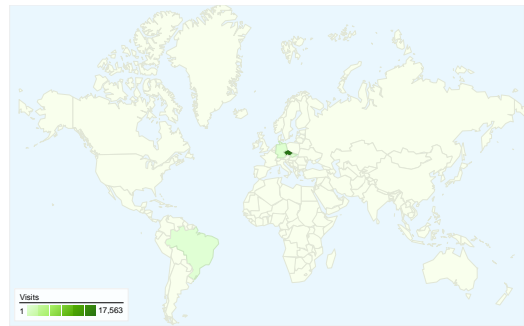

Site Usage

 **18,228** Visits

 **27.02%** Bounce Rate

 **72,321** Pageviews

 **00:02:12** Avg. Time on Site

 **3.97** Pages/Visit

 **47.25%** % New Visits

Visitors Overview

Visitors
9,050

Map Overlay

Traffic Sources Overview

- **Search Engines**
11,455.00 (62.84%)
- **Direct Traffic**
4,939.00 (27.10%)
- **Referring Sites**
1,834.00 (10.06%)

Content Overview

Pages	Pageviews	% Pageviews
/	15,445	21.36%
/otazky-a-odpovedi	9,983	13.80%
/fotogalerie	5,393	7.46%
/skola-v-prirode	4,354	6.02%
/aktuality	3,925	5.43%

18,228 visits came from 33 countries/territories

Site Usage

Country/Territory	Visits	Pages/Visit	Avg. Time on Site	% New Visits	Bounce Rate
Visits 18,228 % of Site Total: 100.00%	Pages/Visit 3.97 Site Avg: 3.97 (0.00%)	Avg. Time on Site 00:02:12 Site Avg: 00:02:12 (0.00%)	% New Visits 47.27% Site Avg: 47.25% (0.03%)	Bounce Rate 27.02% Site Avg: 27.02% (0.00%)	
Czech Republic	17,563	3.94	00:02:09	46.60%	26.61%
Germany	210	3.83	00:01:52	49.52%	22.86%
Slovakia	158	6.69	00:04:29	87.34%	41.77%
(not set)	92	5.39	00:04:57	48.91%	27.17%
Brazil	28	1.07	00:00:00	3.57%	92.86%
Netherlands	28	4.68	00:05:43	46.43%	21.43%
United States	22	4.00	00:03:52	68.18%	40.91%
United Kingdom	15	2.00	00:03:06	93.33%	66.67%
Austria	15	5.00	00:06:02	100.00%	40.00%

Sweden	10	3.50	00:05:15	90.00%	70.00%
					1 - 10 of 33

Pages on this site were viewed a total of 72,321 times

 72,321 Pageviews

 51,072 Unique Views

 27.02% Bounce Rate

Top Content

Pages	Pageviews	% Pageviews
/	15,445	21.36%
/otazky-a-odpovedi	9,983	13.80%
/fotogalerie	5,393	7.46%
/skola-v-prirode	4,354	6.02%
/aktuality	3,925	5.43%