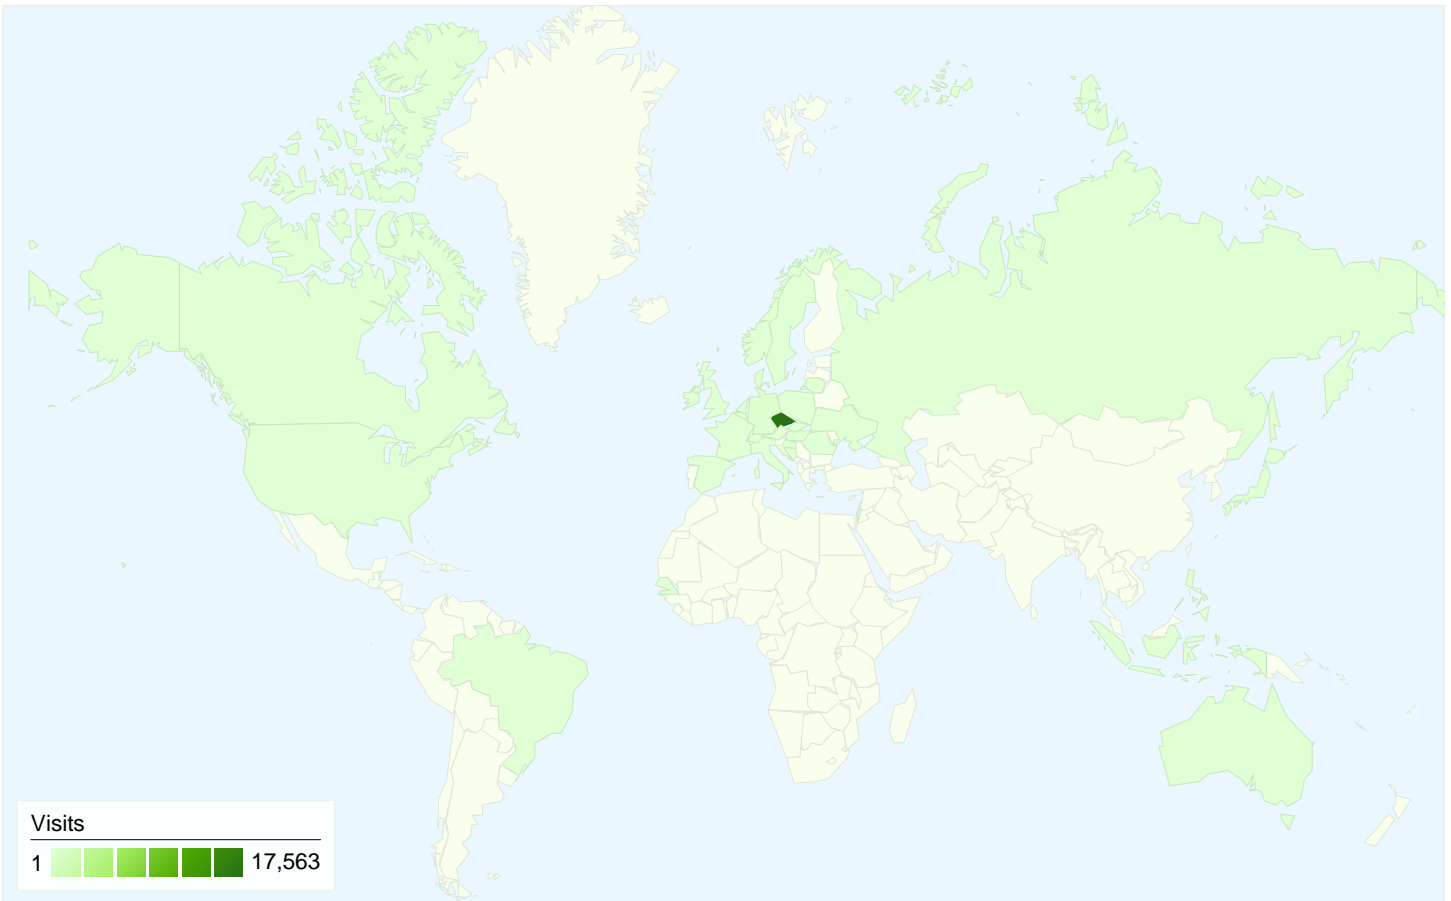

Visitors
9,050

Map Overlay

Traffic Sources Overview

- **Search Engines**
11,455.00 (62.84%)
- **Direct Traffic**
4,939.00 (27.10%)
- **Referring Sites**
1,834.00 (10.06%)

Content Overview

Pages	Pageviews	% Pageviews
/	15,445	21.36%
/otazky-a-odpovedi	9,983	13.80%
/fotogalerie	5,393	7.46%
/skola-v-prirode	4,354	6.02%
/aktuality	3,925	5.43%

9,050 people visited this site

 **18,228** Visits

 **9,050** Absolute Unique Visitors

 **72,321** Pageviews

 **3.97** Average Pageviews

 **00:02:12** Time on Site

 **27.02%** Bounce Rate

 **47.25%** New Visits

Technical Profile

Browser	Visits	% visits
Internet Explorer	10,356	56.81%
Firefox	6,016	33.00%
Chrome	1,268	6.96%
Opera	384	2.11%
Safari	120	0.66%

All traffic sources sent a total of 18,228 visits

-  27.10% Direct Traffic
-  10.06% Referring Sites
-  62.84% Search Engines

18,228 visits came from 33 countries/territories

Site Usage

Country/Territory	Visits	Pages/Visit	Avg. Time on Site	% New Visits	Bounce Rate
Visits 18,228 % of Site Total: 100.00%	Pages/Visit 3.97 Site Avg: 3.97 (0.00%)	Avg. Time on Site 00:02:12 Site Avg: 00:02:12 (0.00%)	% New Visits 47.27% Site Avg: 47.25% (0.03%)	Bounce Rate 27.02% Site Avg: 27.02% (0.00%)	
Czech Republic	17,563	3.94	00:02:09	46.60%	26.61%
Germany	210	3.83	00:01:52	49.52%	22.86%
Slovakia	158	6.69	00:04:29	87.34%	41.77%
(not set)	92	5.39	00:04:57	48.91%	27.17%
Brazil	28	1.07	00:00:00	3.57%	92.86%
Netherlands	28	4.68	00:05:43	46.43%	21.43%
United States	22	4.00	00:03:52	68.18%	40.91%
United Kingdom	15	2.00	00:03:06	93.33%	66.67%
Austria	15	5.00	00:06:02	100.00%	40.00%